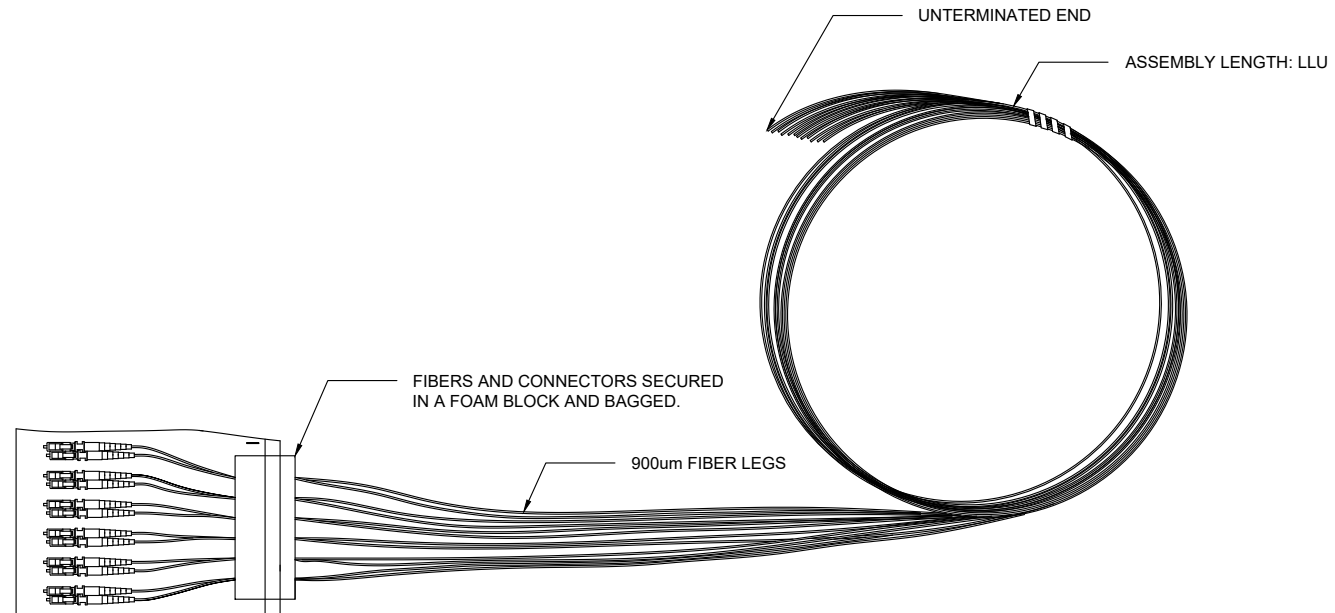

NOTES: UNLESS OTHERWISE SPECIFIED

1. MATERIALS AND COMPONENTS ARE RoHS/REACH COMPLIANT.
2. ASSEMBLY MEET THE REQUIREMENTS OF ANSI/TIA 568-C.3.
3. 100% TESTED FOR OPTICAL PERFORMANCE, END FACE CRITERIA AND CLEANLINESS.
4. CABLE ASSEMBLIES ARE MANUFACTURED TO C ENTERPRISES STANDARDS.
5. STANDARDS AND SPECIFICATIONS AVAILABLE UPON REQUEST.
6. INDIVIDUALLY BAGGED.
7. LLU: LENGTH AND UNIT OF MEASURE.

REV	ECR	DESCRIPTION	BY	DATE	CHECKED
A	-	INITIAL RELEASE	K.T.	06/14/2017	A.J.

FIBER LEG COLOR	
1	BLUE
2	ORANGE
3	GREEN
4	BROWN
5	GREY
6	WHITE
7	RED
8	BLACK
9	YELLOW
10	PURPLE
11	ROSE
12	AQUA

BILL OF MATERIALS		
ITEM	QUANTITY	COMPONENT
2	AR	FIBER OM4 TB DIST CABLE: PERFORMA
1	12	LC-NO CLIP PC POLISH; GRAY HOUSING, BLACK BOOT: PERFORMA

LC PC POLISH CORNING CONNECTOR			
FIBER TYPE:	MULTIMODE		
CONNECTION DURABILITY:	500 MATINGS		
OPERATING ENVIRONMENT:	-40°C to +75°C		
TEST LIMITS AT 1300 nm			
MAX. I.L.	TYP. I.L.	MIN. R.L.	TYP. R.L.
≤0.75dB	0.20dB	N/A	N/A

DESCRIPTION: LC-UNCLIPPED PC x12-FIBER PIGTAIL SET, OM4 TIGHT BUFFERED DIST CABLE, 900 um, PERFORMA, INDIVIDUAL BAG			
DRAWN BY:	K. THOMAS	06/14/2017	 C ENTERPRISES 2445 CADES WAY VISTA CA 92081 760-599-5111
APVD BY:	A. JENSEN	06/14/2017	
DIMENSIONS: METRIC [IMPERIAL]		TITLE: OM4 12 FIBER LC PIGTAIL PERF	
PROPRIETARY AND CONFIDENTIAL		SIZE	REV
THIS DOCUMENT CONTAINS PROPRIETARY INFORMATION OF C ENTERPRISES. NOT TO BE USED, COPIED, OR DISCLOSED WITHOUT WRITTEN PERMISSION. ALL RIGHTS RESERVED.		A	A
		SCALE: NOT TO SCALE	
		SHEET 1 OF 1	