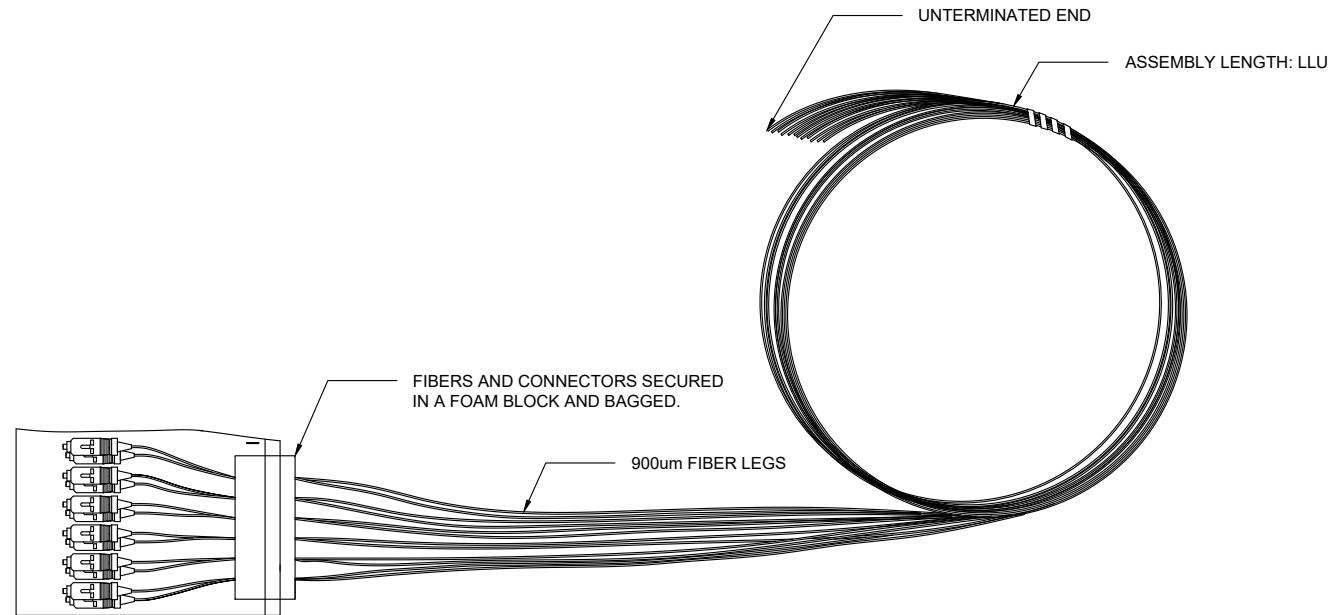

NOTES: UNLESS OTHERWISE SPECIFIED

1. MATERIALS AND COMPONENTS ARE RoHS/REACH COMPLIANT.
2. ASSEMBLY MEET THE REQUIREMENTS OF ANSI/TIA 568-C.3.
3. 100% TESTED FOR OPTICAL PERFORMANCE, END FACE CRITERIA AND CLEANLINESS.
4. CABLE ASSEMBLIES ARE MANUFACTURED TO C ENTERPRISES STANDARDS.
5. STANDARDS AND SPECIFICATIONS AVAILABLE UPON REQUEST.
6. INDIVIDUALLY BAGGED.
7. LLU: LENGTH AND UNIT OF MEASURE.

REV	ECR	DESCRIPTION	BY	DATE	CHECKED
A	-	INITIAL RELEASE	K.T.	06/14/2017	A.J.

FIBER LEG COLOR	
1	BLUE
2	ORANGE
3	GREEN
4	BROWN
5	GREY
6	WHITE
7	RED
8	BLACK
9	YELLOW
10	PURPLE
11	ROSE
12	AQUA

BILL OF MATERIALS		
ITEM	QUANTITY	COMPONENT
2	AR	FIBER OM4 TB DIST CABLE: PERFORMA
1	12	SC-NO CLIP PC POLISH; GRAY HOUSING, BLACK BOOT: PERFORMA

SC PC POLISH CORNING CONNECTOR			
FIBER TYPE:	MULTIMODE		
CONNECTION DURABILITY:	500 MATINGS		
OPERATING ENVIRONMENT:	-40°C to +75°C		
TEST LIMITS AT 1300 nm			
MAX. I.L.	TYP. I.L.	MIN. R.L.	TYP. R.L.
≤0.75dB	0.20dB	N/A	N/A

DESCRIPTION:		SC-UNCLIPPED PC x12-FIBER PIGTAIL SET, OM4 TIGHT BUFFERED DIST CABLE, 900 um, PERFORMA, INDIVIDUAL BAG			
DRAWN BY:	K. THOMAS	06/14/2017	 C ENTERPRISES 2445 CADES WAY VISTA CA 92081 760-599-5111		
APVD BY:	A. JENSEN	06/14/2017			
DIMENSIONS: METRIC [IMPERIAL]			TITLE: OM4 12 FIBER SC PIGTAIL PERF		
PROPRIETARY AND CONFIDENTIAL			SIZE	DWG. NO.	REV
THIS DOCUMENT CONTAINS PROPRIETARY INFORMATION OF C ENTERPRISES. NOT TO BE USED, COPIED, OR DISCLOSED WITHOUT WRITTEN PERMISSION. ALL RIGHTS RESERVED.			A	HPBP12SBXXXXXPI	A
SCALE: NOT TO SCALE				SHEET 1 OF 1	