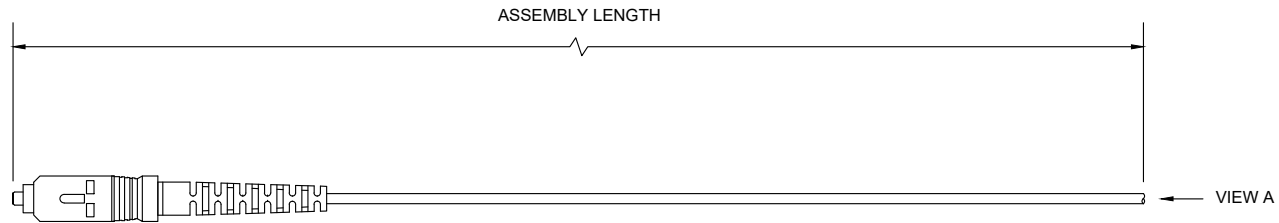

NOTES: UNLESS OTHERWISE SPECIFIED

1. MATERIALS AND COMPONENTS ARE RoHS/REACH COMPLIANT.
2. ASSEMBLY MEET THE REQUIREMENTS OF ANSI/TIA 568-C.3.
3. 100% TESTED FOR OPTICAL PERFORMANCE, END FACE CRITERIA AND CLEANLINESS.
4. CABLE ASSEMBLIES ARE MANUFACTURED TO C ENTERPRISES STANDARDS.
5. STANDARDS AND SPECIFICATIONS AVAILABLE UPON REQUEST.
6. REFER TO SALES FOR FURTHER DETAILS.

REV	ECR	DESCRIPTION	BY	DATE	CHECKED
A	-	INITIAL RELEASE	M. K	03/07/2018	A.J.

VIEW A
CROSS-SECTION
NOT TO SCALE

PERFORMANCE RANGE: PERFORMA
ASSEMBLY OPTIONS
CONNECTORS: LC, SC, FC, ST.
CONNECTOR POLISH: UPC, APC, PC
FIBER MODE: SINGLE-MODE, OM1, OM2, OM3, OM4
CABLE JACKET RATING: OFNR.

SINGLE-MODE UPC TEST LIMITS AT 1310 nm			
MAX. I.L.	TYP. I.L.	MIN. R.L.	TYP. R.L.
≤0.50dB	0.20dB	≥50dB	60dB

SINGLE-MODE APC TEST LIMITS AT 1310 nm			
MAX. I.L.	TYP. I.L.	MIN. R.L.	TYP. R.L.
≤0.50dB	0.20dB	≥65dB	68dB

MULTIMODE TEST LIMITS AT 1300 nm			
MAX. I.L.	TYP. I.L.	MIN. R.L.	TYP. R.L.
≤0.75dB	0.20dB	N/A	N/A

<p>LC</p>	<p>SC</p>
<p>FC</p>	<p>ST</p>

DESCRIPTION: 900um FIBER SIMPLEX PIGTAILS, PERFORMA			
DRAWN BY:	M. KHANFIR	03/07/2018	<p>C ENTERPRISES 2445 CADES WAY VISTA CA 92081 760-599-5111</p>
APVD BY:	A. JENSEN	03/07/2018	
DIMENSIONS: METRIC [IMPERIAL]		TITLE: PERFORMA PIGTAILS	
PROPRIETARY AND CONFIDENTIAL THIS DOCUMENT CONTAINS PROPRIETARY INFORMATION OF C ENTERPRISES. NOT TO BE USED, COPIED, OR DISCLOSED WITHOUT WRITTEN PERMISSION. ALL RIGHTS RESERVED.		SIZE A	DWG. NO. PERFORMA_PIGTAILS
		SCALE: NOT TO SCALE	REV A
		SHEET 1 OF 1	