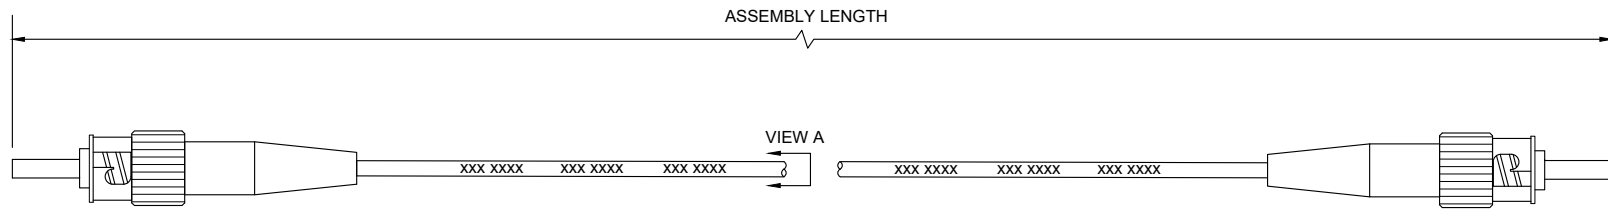

NOTES: UNLESS OTHERWISE SPECIFIED

1. MATERIALS AND COMPONENTS ARE RoHS/REACH COMPLIANT.
2. CONNECTORS MEET THE REQUIREMENTS OF ANSI/TIA 568-C.3
3. 100% TESTED FOR OPTICAL PERFORMANCE, END FACE CRITERIA AND CLEANLINESS.
4. CABLE ASSEMBLIES ARE MANUFACTURED TO C ENTERPRISES STANDARDS.
5. STANDARDS AND SPECIFICATIONS AVAILABLE UPON REQUEST.

REV	ECR	DESCRIPTION	BY	DATE	CHECKED
A	-	INITIAL RELEASE	M. K	03/29/2018	A.J

VIEW A
CROSS-SECTION
NOT TO SCALE

DESCRIPTION: ST PC POLISH / ST PC POLISH OM1 2.0 mm SIMPLEX LSZH CABLE, PERFORMA.			
DRAWN BY:	M. KHANFIR	03/29/2018	 <p>C ENTERPRISES 2445 CADES WAY VISTA CA 92081 760-599-5111</p>
APVD BY:	A. JENSEN	03/29/2018	
DIMENSIONS: METRIC [IMPERIAL]		TITLE: ST/ST OM1 2.0 mm SIMPLEX	
PROPRIETARY AND CONFIDENTIAL		SIZE	REV
THIS DOCUMENT CONTAINS PROPRIETARY INFORMATION OF C ENTERPRISES. NOT TO BE USED, COPIED, OR DISCLOSED WITHOUT WRITTEN PERMISSION. ALL RIGHTS RESERVED.		A	A
		SCALE: NOT TO SCALE	
		SHEET 1 OF 1	

BILL OF MATERIALS			TEST LIMITS AT 1300 nm			
ITEM	QTY	COMPONENT	MAX. I.L.	TYP. I.L.	MIN. R.L.	TYP. R.L.
2	AR	MULTIMODE OM1 SIMPLEX LSZH 2.0 mm CABLE; ORANGE: PERFORMA				
1	2	ST- PC POLISH; METAL HOUSING, BLACK BOOT: PERFORMA	≤0.75dB	0.20dB	N/A	N/A